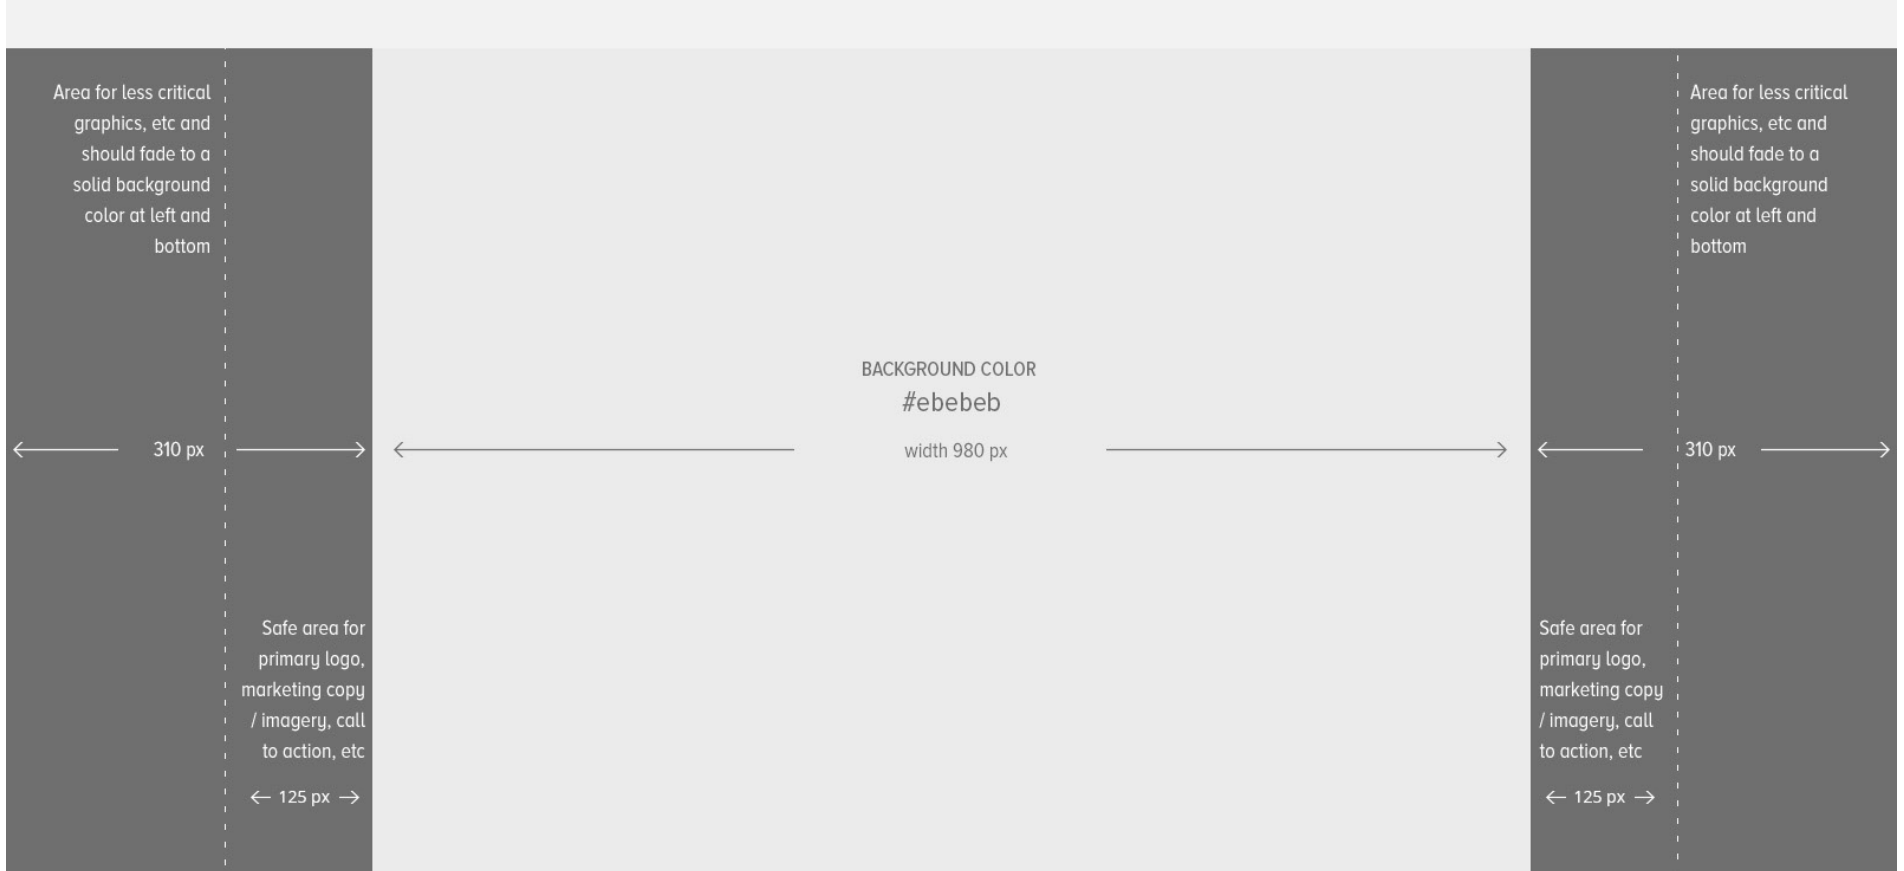

SKIN GUIDELINES

Κείμενα | Αντικείμενα | Γυναίκες

Pop Code Oneman Food Hot Right Now

You can download an example in psd format from [here](#)