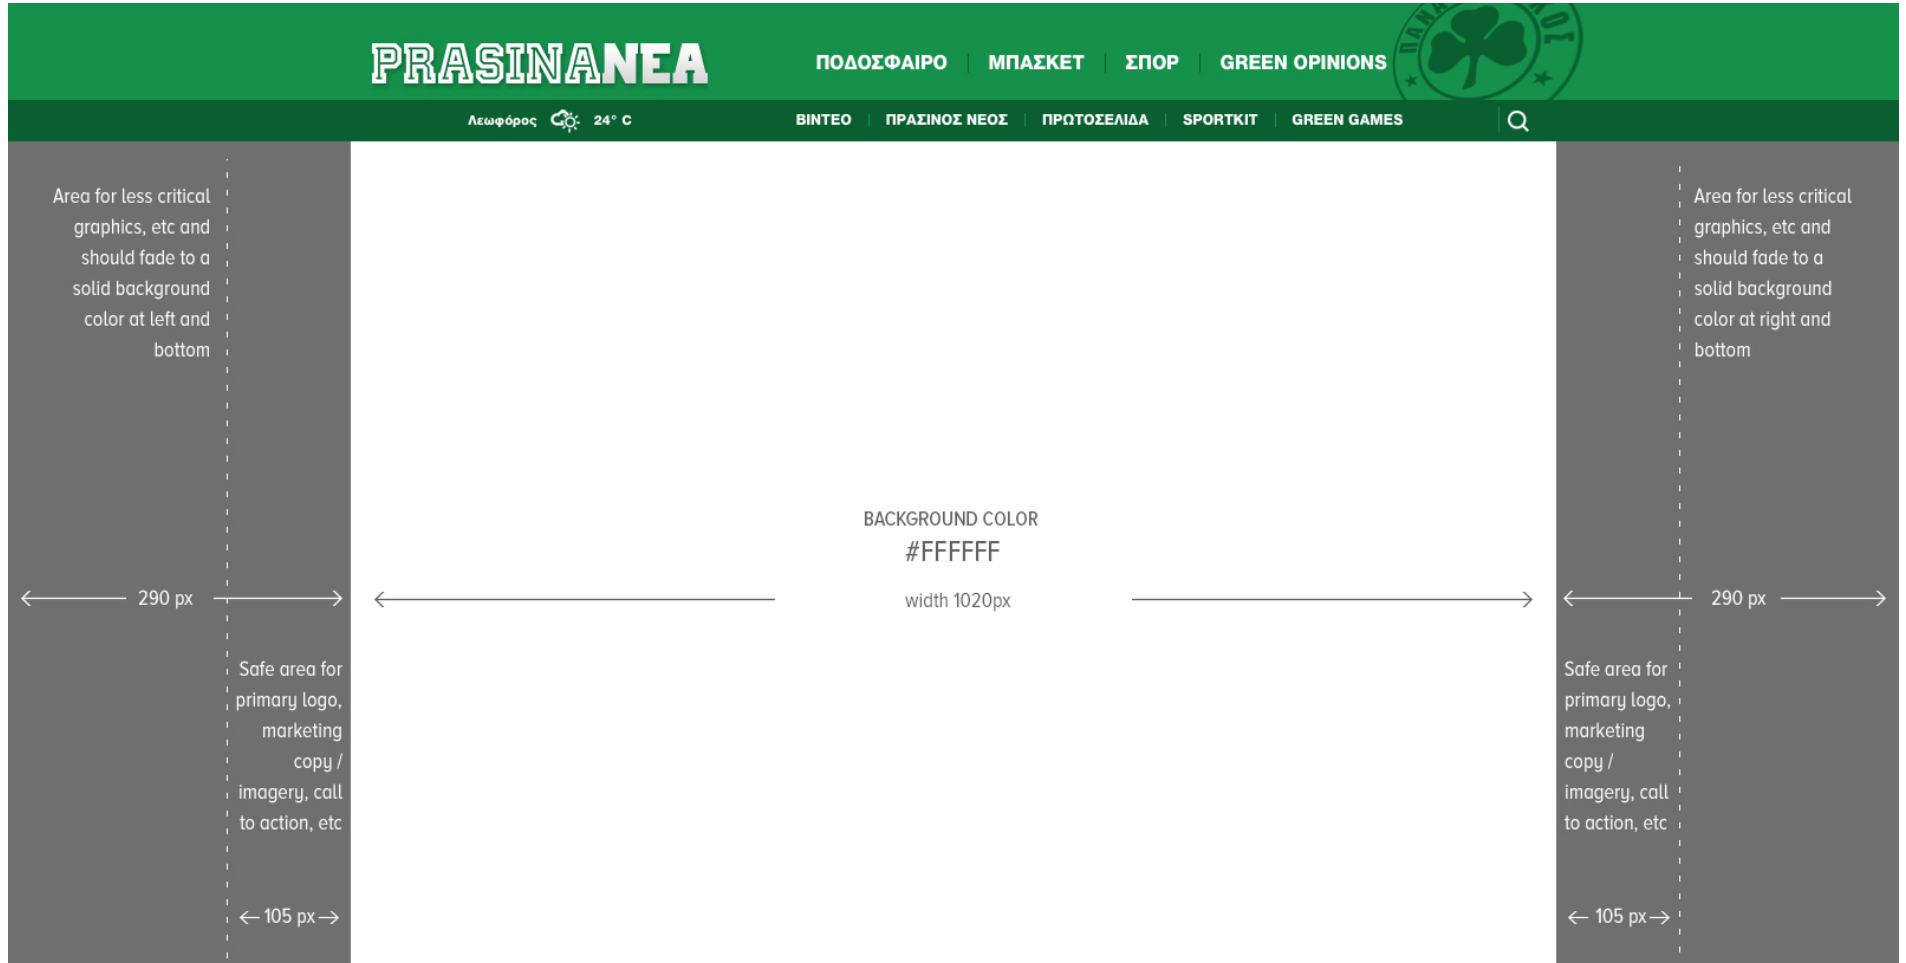

PRASINANEA

TECHNICAL SPECS AND GUIDELINES

SKIN GUIDELINES

You can download an example in psd format from [here](#)

TECHNICAL SPECIFICATIONS

Skin dimensions	1600 x 700 px
-----------------	---------------

Safe Area for Key Imagery	1230 x 700 px
---------------------------	---------------

Website width	1020 px
---------------	---------

Website color	#FFFFFF
---------------	---------

Accepted format	jpg
-----------------	-----

Max file size	150 kb
---------------	--------

We suggest the creative to fade out a solid color around it, please include the hex code of this color.