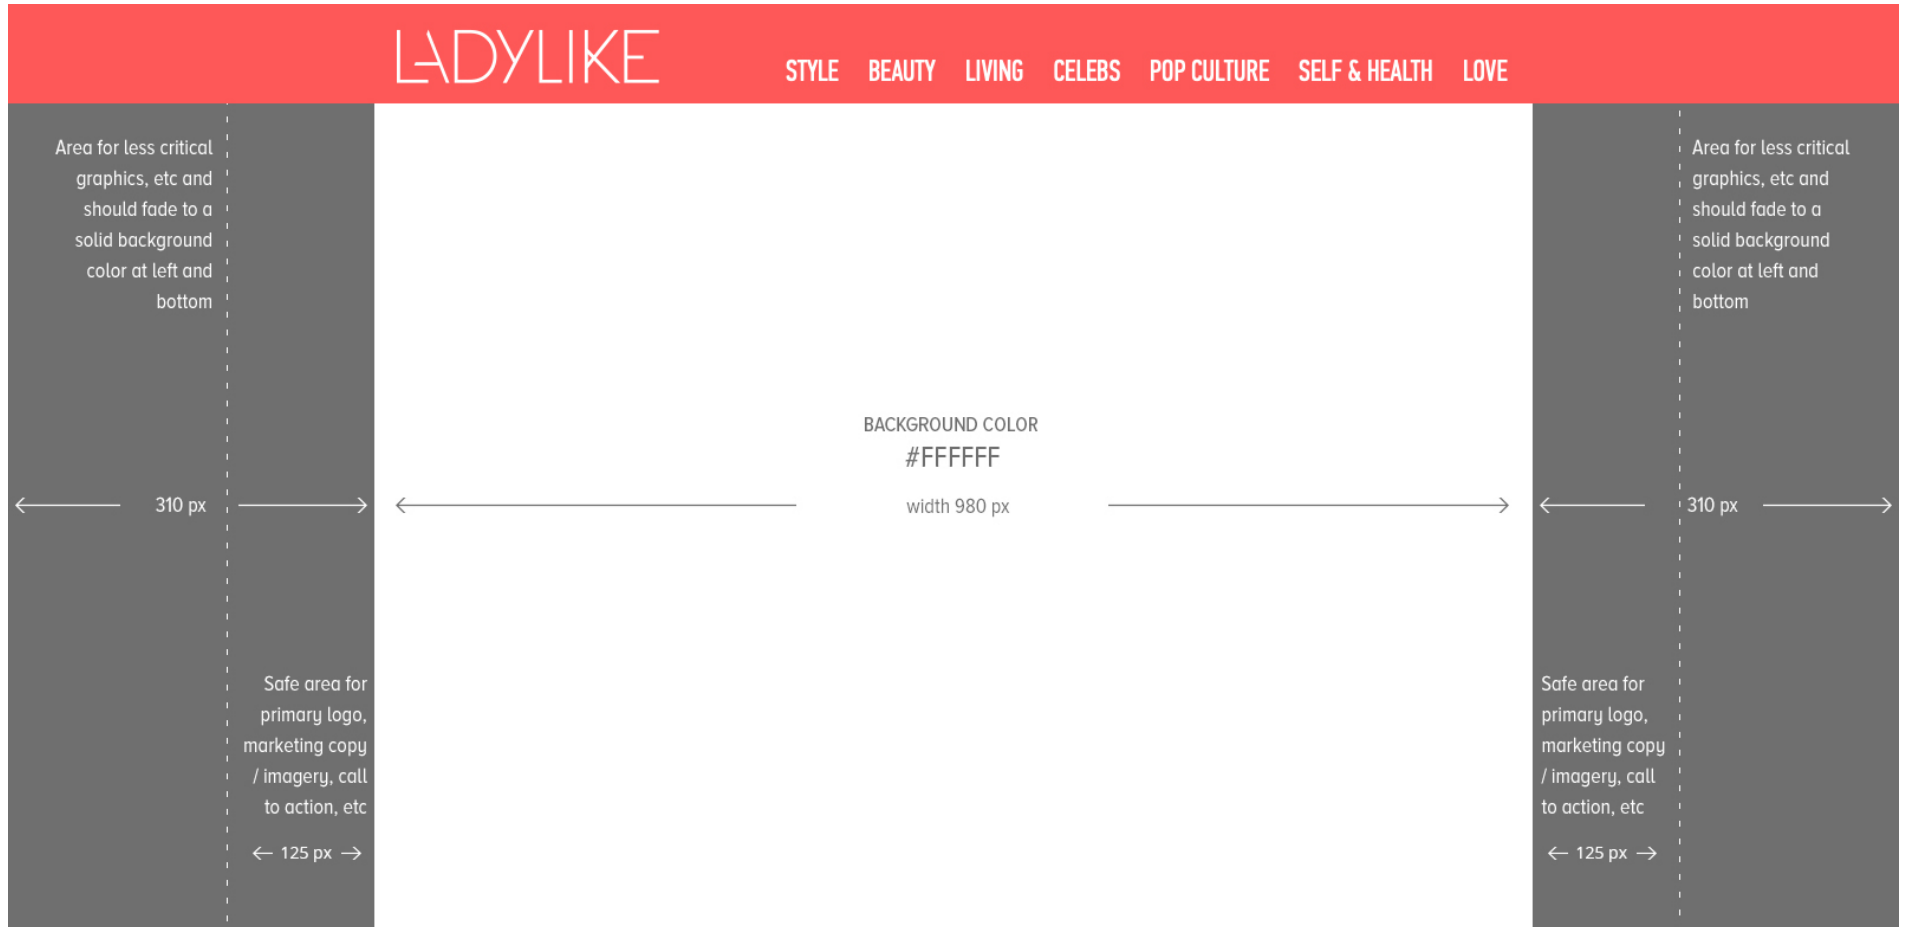

LADYLIKE

TECHNICAL SPECS AND GUIDELINES

SKIN GUIDELINES

You can download an example in psd format from [here](#)

TECHNICAL SPECIFICATIONS

Skin dimensions	1600 x 700 px
-----------------	---------------

Safe Area for Key Imagery	1230 x 700 px
---------------------------	---------------

Website width	980 px
---------------	--------

Website color	#FFFFFF
---------------	---------

Accepted format	jpg
-----------------	-----

Max file size	150 kb
---------------	--------

We suggest the creative to fade out a solid color around it, please include the hex code of this color.