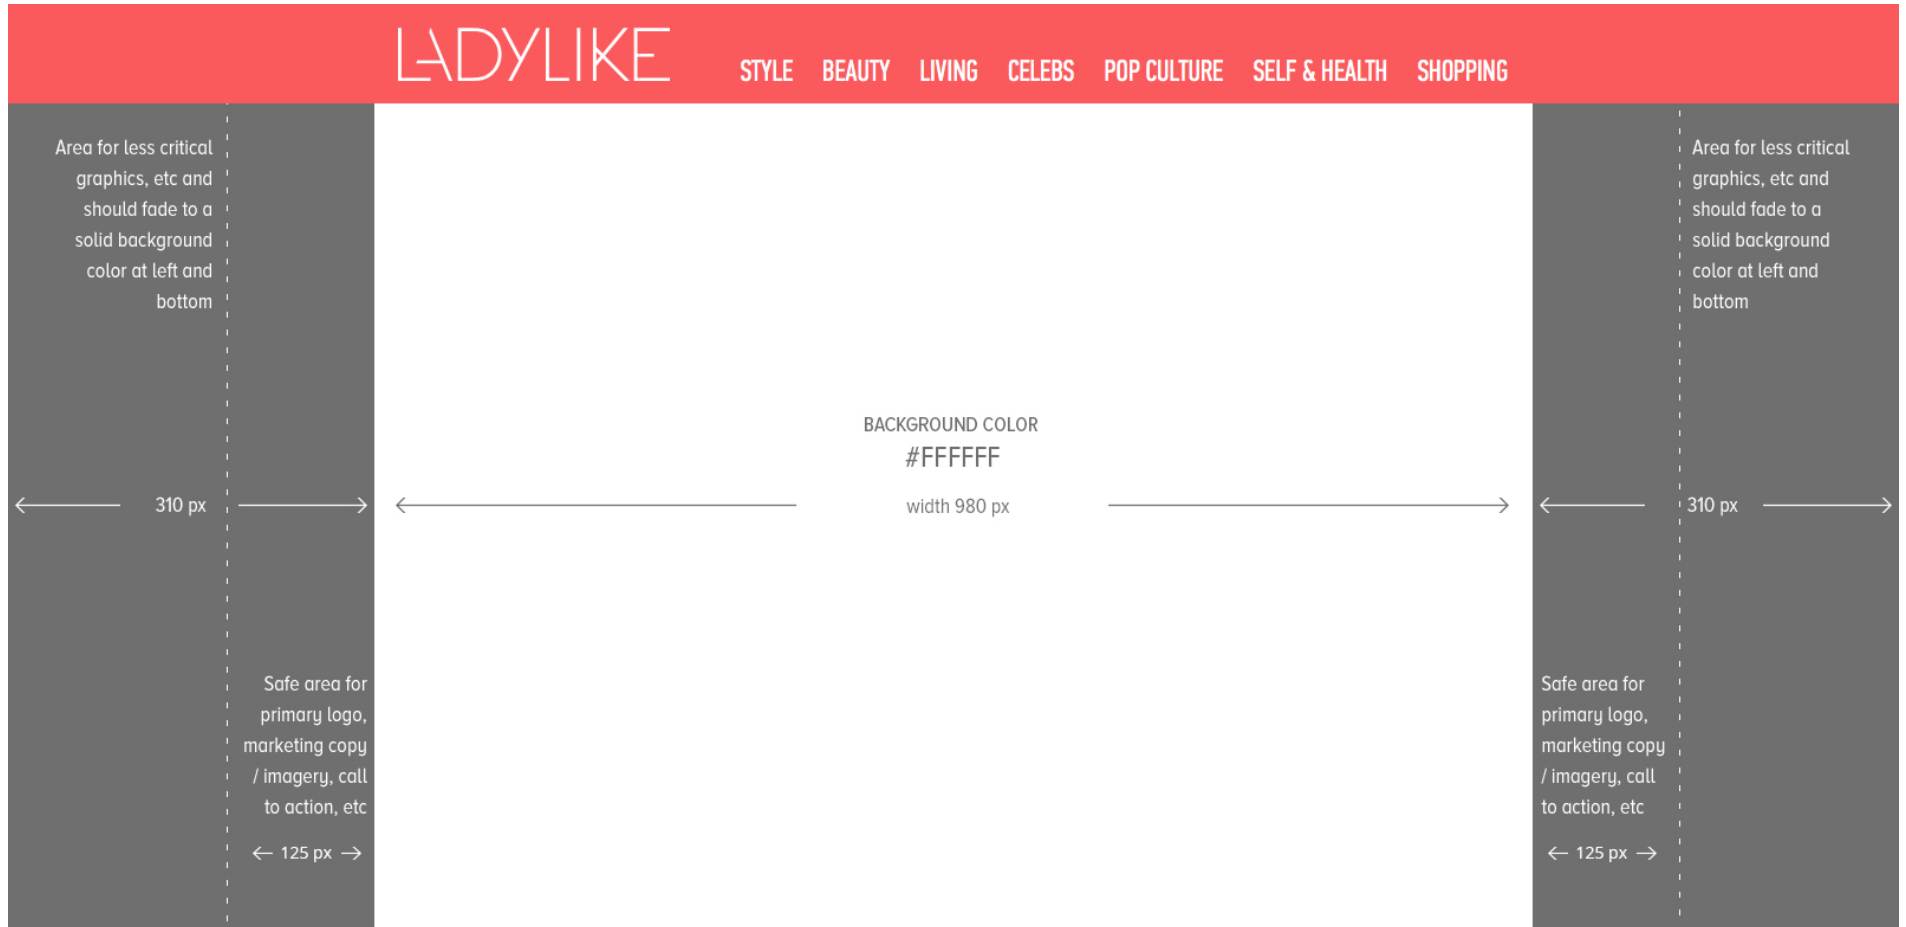

LADYLIKE

TECHNICAL SPECS AND GUIDELINES

SKIN GUIDELINES

You can download an example in psd format from [here](#)

TECHNICAL SPECIFICATIONS

Skin dimensions	1600 x 700 px
-----------------	---------------

Safe Area for Key Imagery	1230 x 700 px
---------------------------	---------------

Website width	980 px
---------------	--------

Website color	#FFFFFF
---------------	---------

Accepted format	jpg
-----------------	-----

Max file size	150 kb
---------------	--------

We suggest the creative to fade out a solid color around it, please include the hex code of this color.