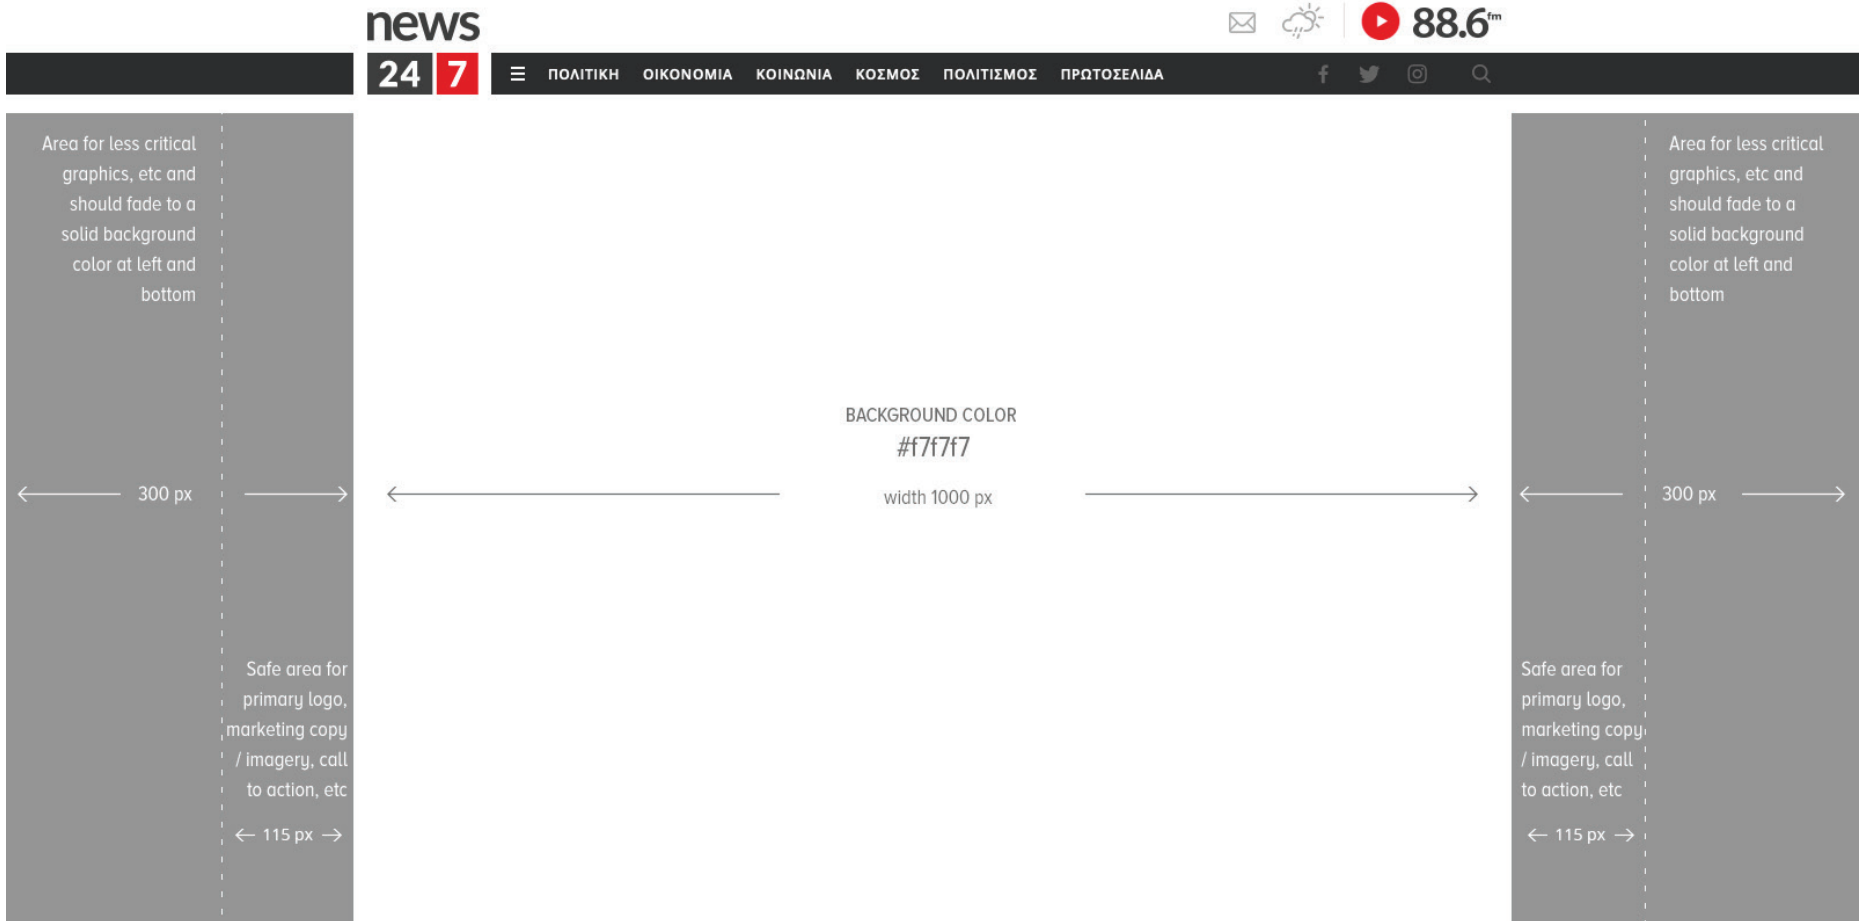

news

TECHNICAL SPECS AND GUIDELINES

SKIN GUIDELINES

You can download an example in psd format from [here](#)

TECHNICAL SPECIFICATIONS

| | |
|-----------------|---------------|
| Skin dimensions | 1600 x 700 px |
|-----------------|---------------|

| | |
|---------------------------|---------------|
| Safe Area for Key Imagery | 1230 x 700 px |
|---------------------------|---------------|

| | |
|---------------|---------|
| Website width | 1000 px |
|---------------|---------|