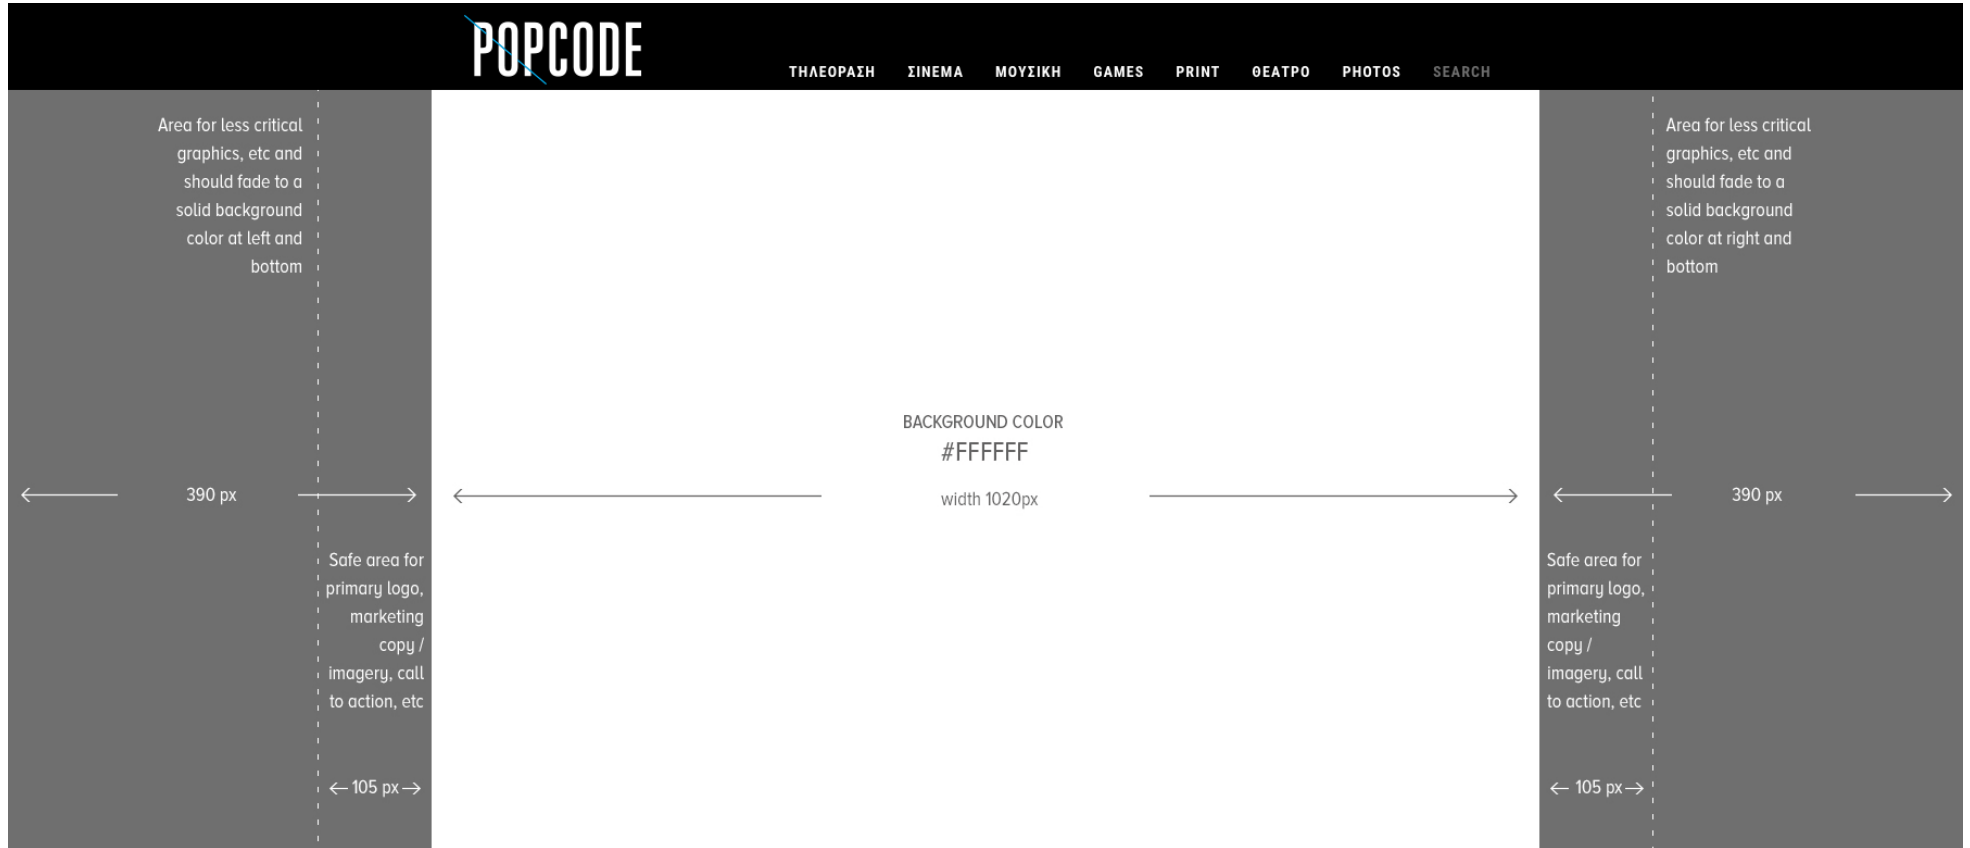

# SKIN GUIDELINES

You can download an example in psd format from [here](#)

## TECHNICAL SPECIFICATIONS

---

Skin dimensions	1800 x 700 px
-----------------	---------------

Safe Area for Key Imagery	1230 x 700 px
---------------------------	---------------

Website width	1020 px
---------------	---------