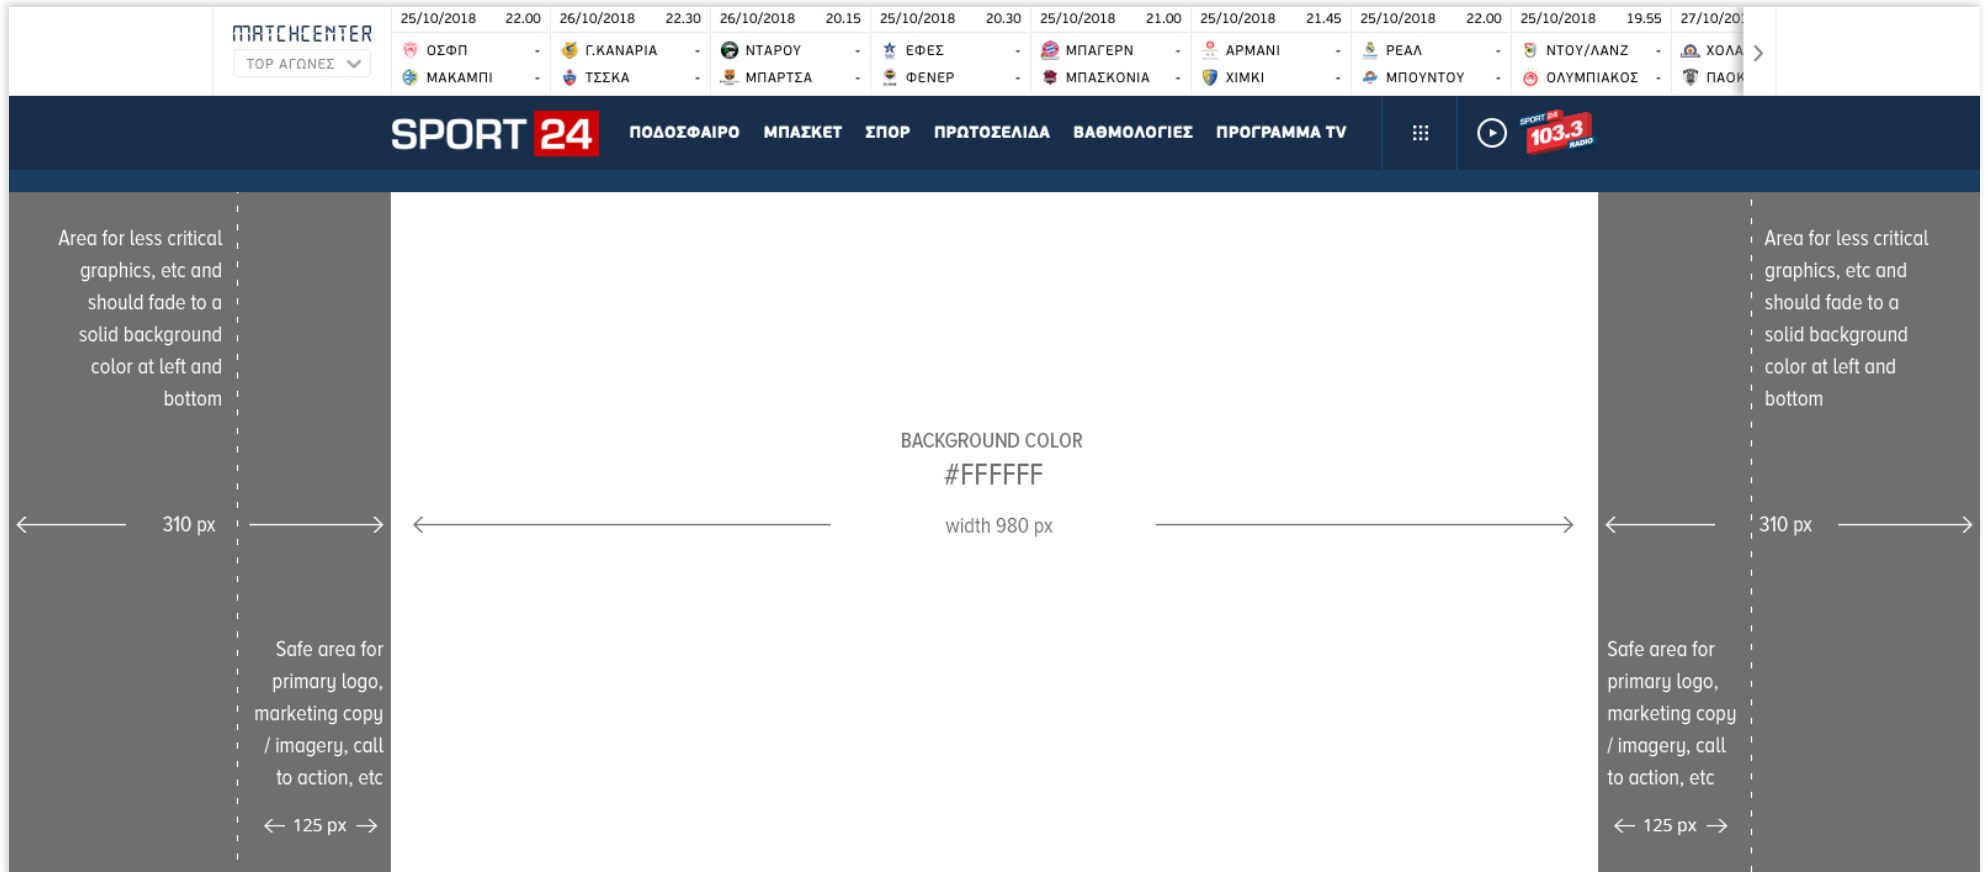

TECHNICAL SPECS AND GUIDELINES

SKIN GUIDELINES

You can download an example in psd format from [here](#)

TECHNICAL SPECIFICATIONS

Skin dimensions	1600 x 555 px
-----------------	---------------

Safe Area for Key Imagery	1230 x 555 px
---------------------------	---------------

Website width	980 px
---------------	--------

Website color	#FFFFFF
---------------	---------

Accepted format	jpg
-----------------	-----

Max file size	150 kb
---------------	--------

We suggest the creative to fade out a solid color around it, please include the hex code of this color.