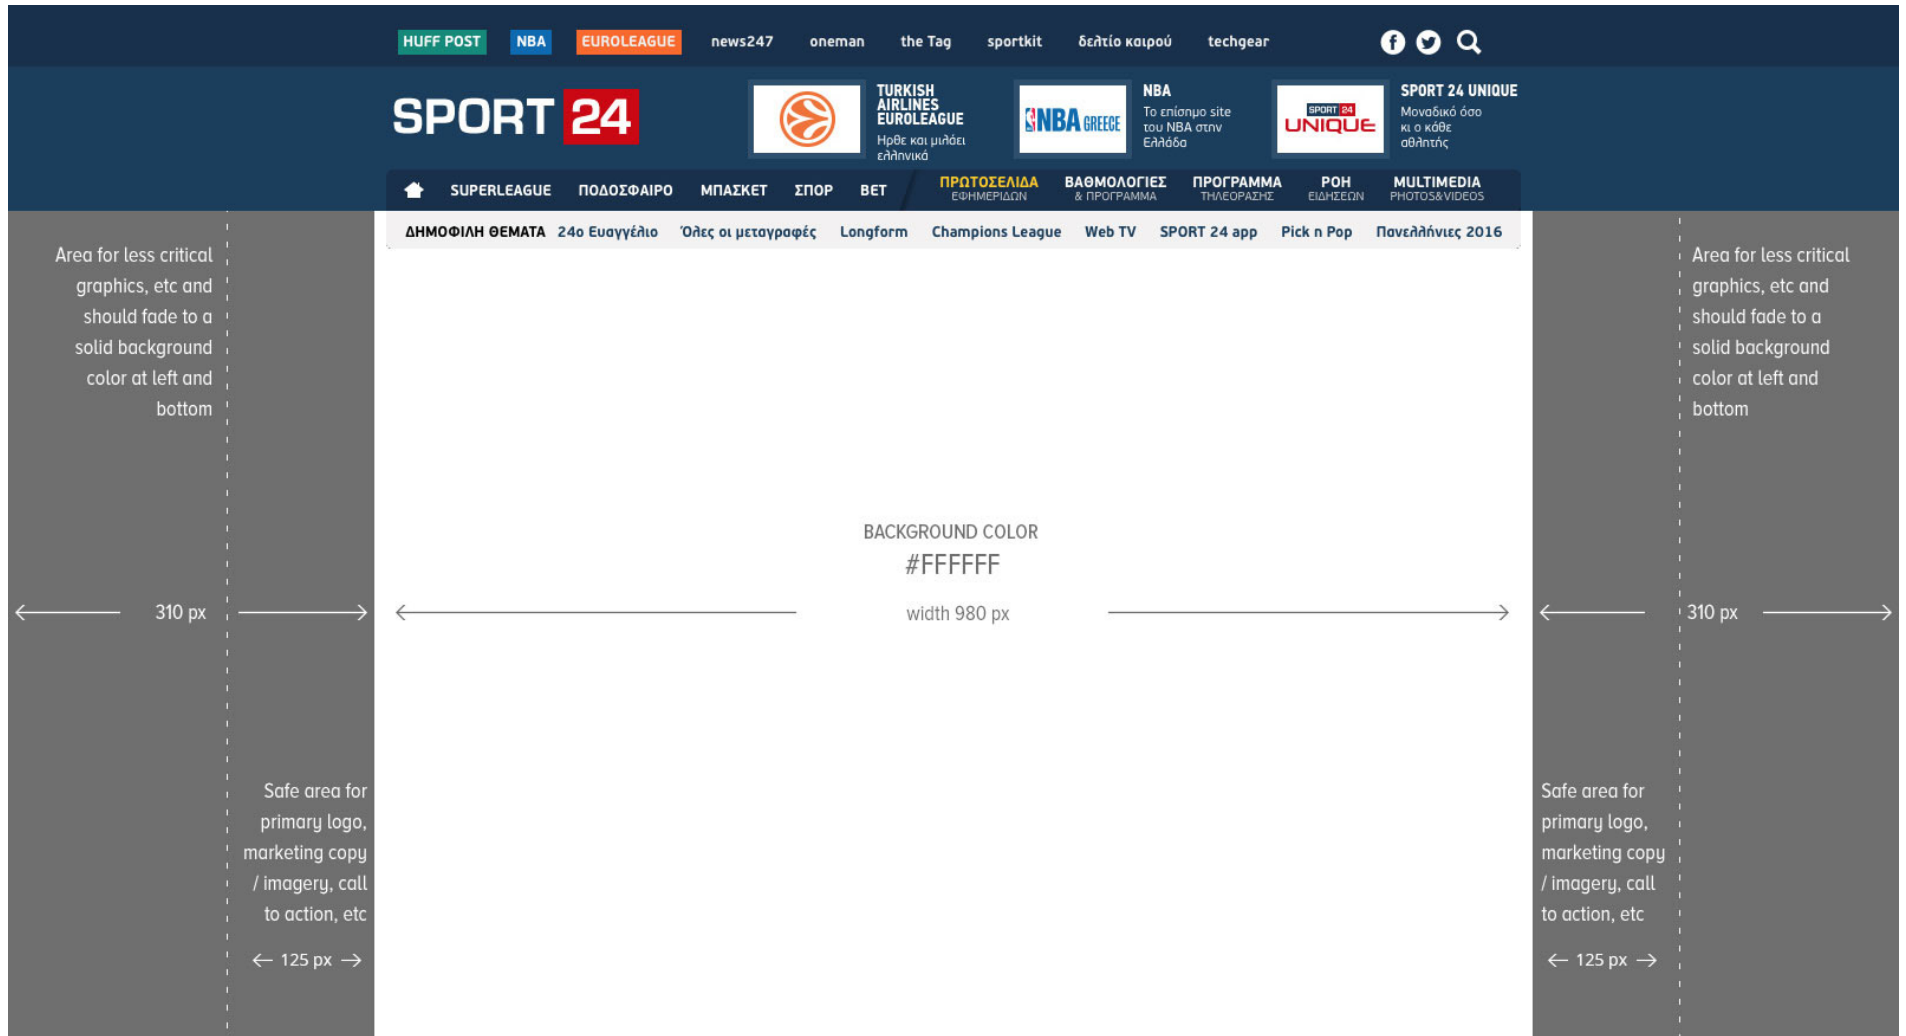

TECHNICAL SPECS AND GUIDELINES

SKIN GUIDELINES

You can download an example in psd format from [here](#)

TECHNICAL SPECIFICATIONS

Skin dimensions	1600 x 700 px
-----------------	---------------

Safe Area for Key Imagery	1230 x 700 px
---------------------------	---------------

Website width	980 px
---------------	--------

Website color	#FFFFFF
---------------	---------

Accepted format	jpg
-----------------	-----

Max file size	150 kb
---------------	--------

We suggest the creative to fade out a solid color around it, please include the hex code of this color.